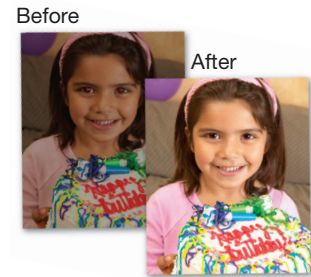

Artisan® 810

Print | Copy | Scan | Fax | ULTRA^{HD} Photo | Wi-Fi

Perfect photos, every time

Now, you don't have to discard poorly exposed photos. Thanks to smart photo enhancement features from Epson, you can make your pictures look the way you intended them to look. Built-in Auto Photo Correction automatically evaluates and corrects digital images — better than the competition. It even includes advanced face detection, which distinguishes people from scenery, correcting the color accordingly to ensure beautiful, natural skin tones. With the Artisan 810, you can also remove red eye. And, with convenient color restoration, you can easily bring old, faded photos back to life. It's like having your own photo lab right at home.

Worry-free handling of photos

The Artisan 810 gives you professional quality photos that are smudge, scratch, water and fade resistant, so you can handle them right after printing. Place them in an album or share them with family and friends, worry free.

Prints that outlast photo lab prints

Prints made with Claria ink last up to four times longer than those from a traditional photo lab.⁵ Photos last up to 98 years in display under glass and over 200 years in an album. Photos from the leading competitor last only 65 years on display under glass. With Epson, you can feel confident in sharing your prints for generations to come. Six-color Claria Hi-Definition Ink, together with Epson premium photo papers, offers the ultimate combination of photo quality and longevity.