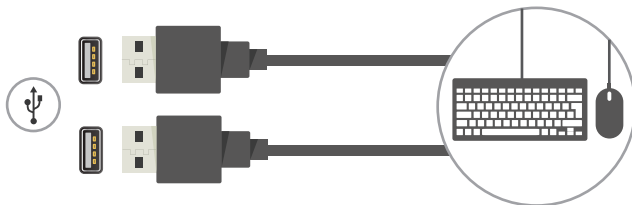

Package Contains

ABS System

Windows Recovery Disc

Power Cord (US & Canada)

1

2

DVI

or