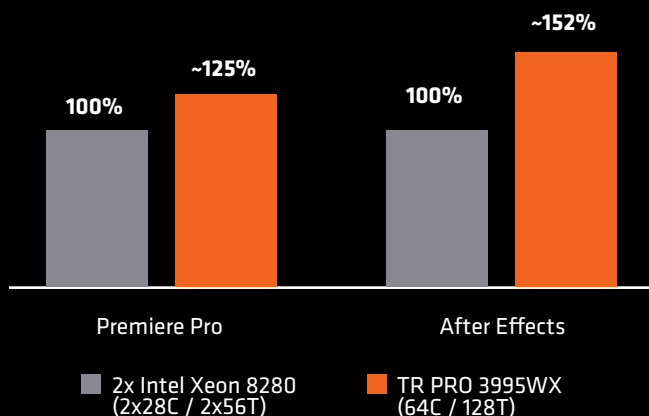

Up to 52% Faster^{1,2}

Editing in 8K RAW footage is real-time

4K video production has become commonplace and industry leaders are making the transition to 8K. AMD Ryzen™ Threadripper™ PRO enables real-time editing of 8K REDCODE RAW footage in Adobe Premiere Pro.

Ultra-Fast PCIe® 4.0 NVMe Storage for Your Most Complex File Transfers

Realize the full performance of cutting-edge storage. AMD Ryzen™ Threadripper™ PRO is the first Pro Workstation processor supporting PCIe® 4.0. Load your 8K files blazing quick.